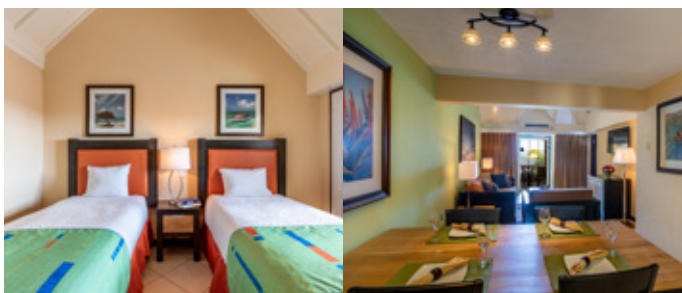

Two Bedroom Suite

Beds: 1 King, 2 Double, 1 Trundle
Occupancy: 6
Room Size: 1,088 Sq Ft
View: Distant Ocean

This 1,088 square foot suite is perfect for families, couples, or friends who like to share accommodations.